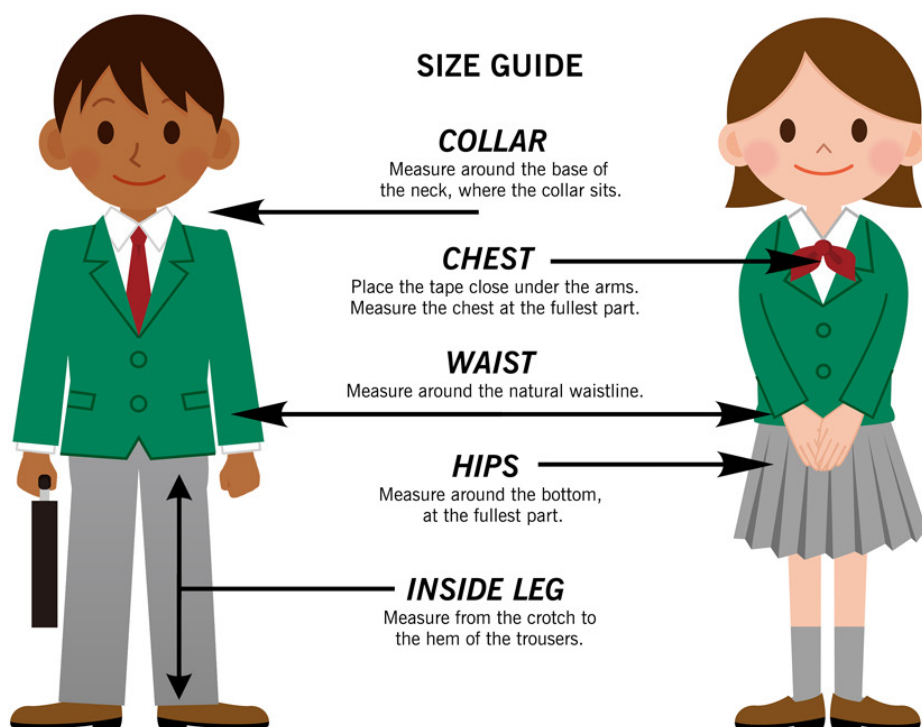

# Size Guide

GARMENT TYPE		3 - 4	5 - 6	7 - 8	9 - 10	11 - 12	13 - 14	XS	S	M	L	XL	XXL
Blazers (Boys)*	Chest	24"	26"	28"	30"	32"	34"	36"	38"	40"	42"	44"	46"
Blazers (Girls)*	Chest	24"	26"	28"	30"	32"	34"	36"	38"	40"	42"	44"	46"
Sweats & Sweat Cardigans	Chest	24"	26"	28"	32"	34"	N/A	36"	38"	38"-40"	42"-44"	44"-46"	48"-50"
Knitted Sweats & Cardigans	Chest	26"	28"	30"	32"	34"	36"	38"	40"	42"	44"	46"	48"
Shirts	Chest	11.5"	12"	12.5"	13"	13.5"	14"	14.5"	15"	15.5"	16"	16.6"	17"
Blouses	Chest	24"	26"	28"	30"	32"	34"	36"	38"	40"	42"	44"	46"
Polo & PE Shirts	Chest	24"	26"	28"	30"	32"	34"	36"	38"	40"	42"	44"	46"
Fleeces & Jackets	Chest	24"	26"	28"	30"	32"	34"	36"	38"	40"	42"	44"	46"
Trousers & Shorts	Chest	20"	22"	24"	26"	28"	30"	32"	34"	36"	38"	40"	42"
Skirts	Chest	20"	22"	24"	26"	28"	30"	32"	34"	36"	38"	40"	42"
Jogging Bottoms	Chest	24"	26"	28"	30"	32"	34"	36"	38"	40"	42"	44"	46"
Rugby Shirts	Chest	24"	26"	28"	30"	32"	34"	36"	38"	40"	42"	44"	46"