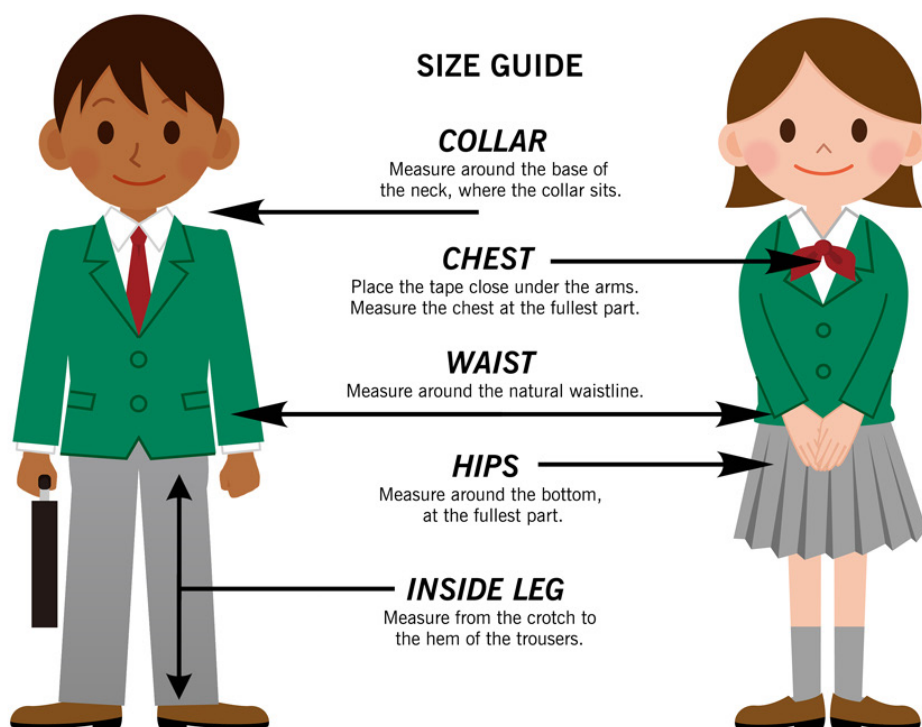

Swimming Costume

Black

Swimming Hat

Black

Size Guide

GARMENT TYPE		3 - 4	5 - 6	7 - 8	9 - 10	11 - 12	13 - 14	XS	S	M	L	XL	XXL
Blazers (Boys)*	Chest	24"	26"	28"	30"	32"	34"	36"	38"	40"	42"	44"	46"
Blazers (Girls)*	Chest	24"	26"	28"	30"	32"	34"	36"	38"	40"	42"	44"	46"
Sweats & Sweat Cardigans	Chest	24"	26"	28"	32"	34"	N/A	36"	38"	38"-40"	42"-44"	44"-46"	48"-50"
Knitted Sweats & Cardigans	Chest	26"	28"	30"	32"	34"	36"	38"	40"	42"	44"	46"	48"
Shirts	Chest	11.5"	12"	12.5"	13"	13.5"	14"	14.5"	15"	15.5"	16"	16.6"	17"
Blouses	Chest	24"	26"	28"	30"	32"	34"	36"	38"	40"	42"	44"	46"
Polo & PE Shirts	Chest	24"	26"	28"	30"	32"	34"	36"	38"	40"	42"	44"	46"
Fleeces & Jackets	Chest	24"	26"	28"	30"	32"	34"	36"	38"	40"	42"	44"	46"
Trousers & Shorts	Chest	20"	22"	24"	26"	28"	30"	32"	34"	36"	38"	40"	42"
Skirts	Chest	20"	22"	24"	26"	28"	30"	32"	34"	36"	38"	40"	42"
Jogging Bottoms	Chest	24"	26"	28"	30"	32"	34"	36"	38"	40"	42"	44"	46"
Rugby Shirts	Chest	24"	26"	28"	30"	32"	34"	36"	38"	40"	42"	44"	46"