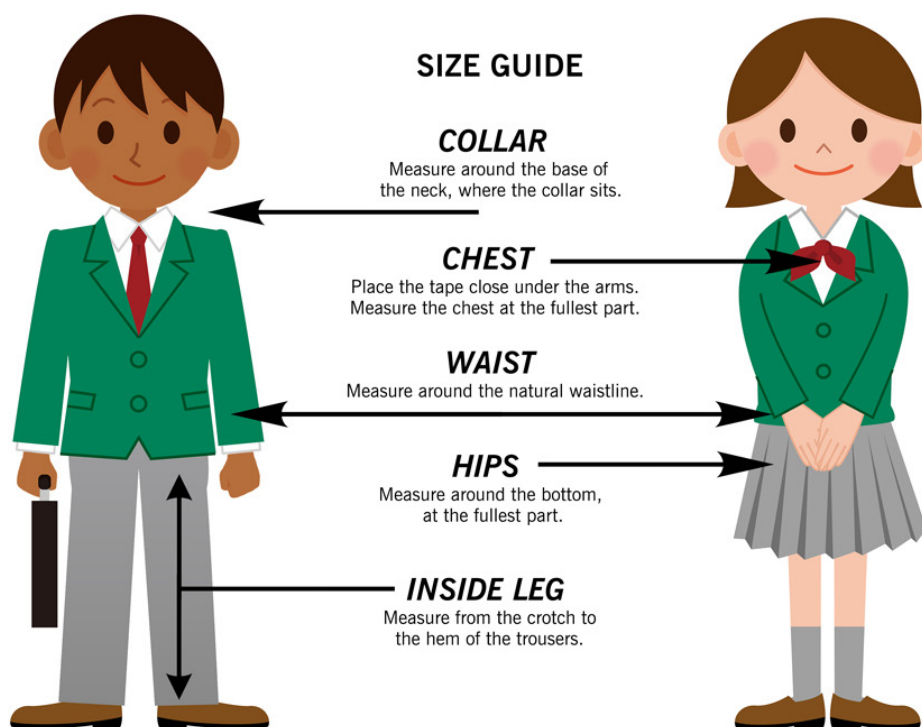

School Requirements

Different Class
SCHOOL WEAR

WHITEHEATH INFANT AND NURSERY SCHOOL

School Uniform

Winter Uniform

- Grey pinafore dress/skirt or standard grey school trousers
- White polo shirt (with or without school logo)
- Dark green cardigan / jumper with school logo

Summer Uniform

- Green striped/checked dress (optional white leggings beneath)
- White polo shirt (with or without school logo)
- Grey trousers or shorts

PE Kit

- White, short sleeved t-shirt (with or without school logo)
- Black shorts (with or without logo)
- Drawstring bag to keep PE kit in
- Track suit for colder days

Book Bag

- Dark green book bag (with logo) available from Different Class

Size Guide

GARMENT TYPE		3 - 4	5 - 6	7 - 8	9 - 10	11 - 12	13 - 14	XS	S	M	L	XL	XXL
Blazers (Boys)*	Chest	24"	26"	28"	30"	32"	34"	36"	38"	40"	42"	44"	46"
Blazers (Girls)*	Chest	24"	26"	28"	30"	32"	34"	36"	38"	40"	42"	44"	46"
Sweats & Sweat Cardigans	Chest	24"	26"	28"	32"	34"	N/A	36"	38"	38"-40"	42"-44"	44"-46"	48"-50"
Knitted Sweats & Cardigans	Chest	26"	28"	30"	32"	34"	36"	38"	40"	42"	44"	46"	48"
Shirts	Chest	11.5"	12"	12.5"	13"	13.5"	14"	14.5"	15"	15.5"	16"	16.6"	17"
Blouses	Chest	24"	26"	28"	30"	32"	34"	36"	38"	40"	42"	44"	46"
Polo & PE Shirts	Chest	24"	26"	28"	30"	32"	34"	36"	38"	40"	42"	44"	46"
Fleeces & Jackets	Chest	24"	26"	28"	30"	32"	34"	36"	38"	40"	42"	44"	46"
Trousers & Shorts	Chest	20"	22"	24"	26"	28"	30"	32"	34"	36"	38"	40"	42"
Skirts	Chest	20"	22"	24"	26"	28"	30"	32"	34"	36"	38"	40"	42"
Jogging Bottoms	Chest	24"	26"	28"	30"	32"	34"	36"	38"	40"	42"	44"	46"
Rugby Shirts	Chest	24"	26"	28"	30"	32"	34"	36"	38"	40"	42"	44"	46"