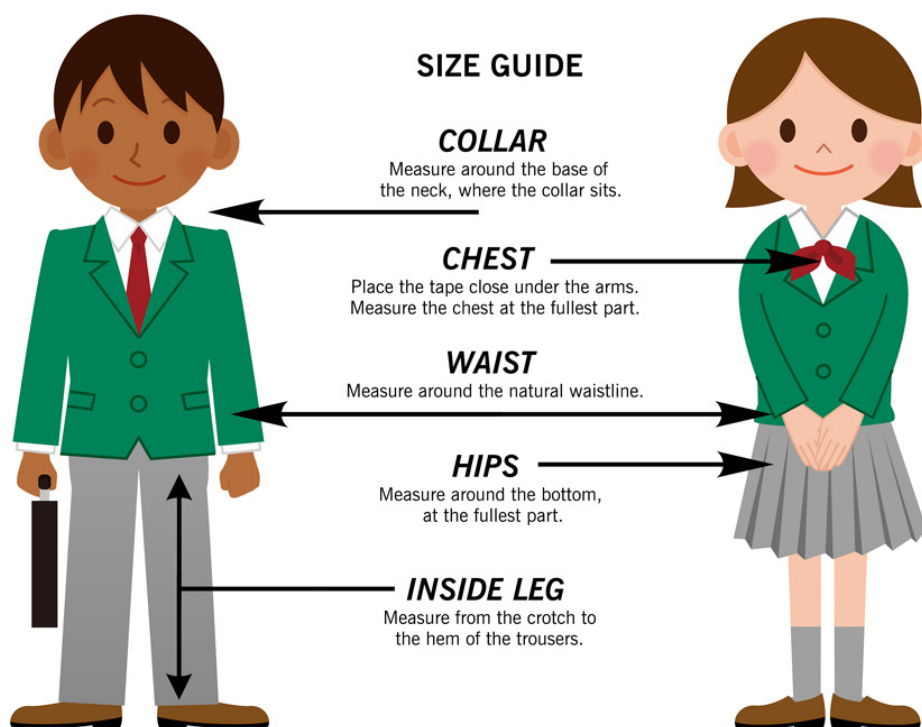

Boys

- Grey trousers or shorts
- Navy school sweatshirt with St Mary's School crest
- Pale blue short-sleeved polo shirt with St Mary's School crest
- Grey socks (no trainer socks)

PE Kit

- Plain T shirt with St Mary's School crest* in relevant house colour
- Plain navy shorts with St Mary's School crest* (or plain navy lycra cycling shorts for girls in Yrs 5 and 6)
- White socks (changed for the lesson)
- Navy sweatshirt and plain navy joggers for winter months (optional)

Size Guide

GARMENT TYPE		3 - 4	5 - 6	7 - 8	9 - 10	11 - 12	13 - 14	XS	S	M	L	XL	XXL
Blazers (Boys)*	Chest	24"	26"	28"	30"	32"	34"	36"	38"	40"	42"	44"	46"
Blazers (Girls)*	Chest	24"	26"	28"	30"	32"	34"	36"	38"	40"	42"	44"	46"
Sweats & Sweat Cardigans	Chest	24"	26"	28"	32"	34"	N/A	36"	38"	38"-40"	42"-44"	44"-46"	48"-50"
Knitted Sweats & Cardigans	Chest	26"	28"	30"	32"	34"	36"	38"	40"	42"	44"	46"	48"
Shirts	Chest	11.5"	12"	12.5"	13"	13.5"	14"	14.5"	15"	15.5"	16"	16.6"	17"
Blouses	Chest	24"	26"	28"	30"	32"	34"	36"	38"	40"	42"	44"	46"
Polo & PE Shirts	Chest	24"	26"	28"	30"	32"	34"	36"	38"	40"	42"	44"	46"
Fleeces & Jackets	Chest	24"	26"	28"	30"	32"	34"	36"	38"	40"	42"	44"	46"
Trousers & Shorts	Chest	20"	22"	24"	26"	28"	30"	32"	34"	36"	38"	40"	42"
Skirts	Chest	20"	22"	24"	26"	28"	30"	32"	34"	36"	38"	40"	42"
Jogging Bottoms	Chest	24"	26"	28"	30"	32"	34"	36"	38"	40"	42"	44"	46"
Rugby Shirts	Chest	24"	26"	28"	30"	32"	34"	36"	38"	40"	42"	44"	46"